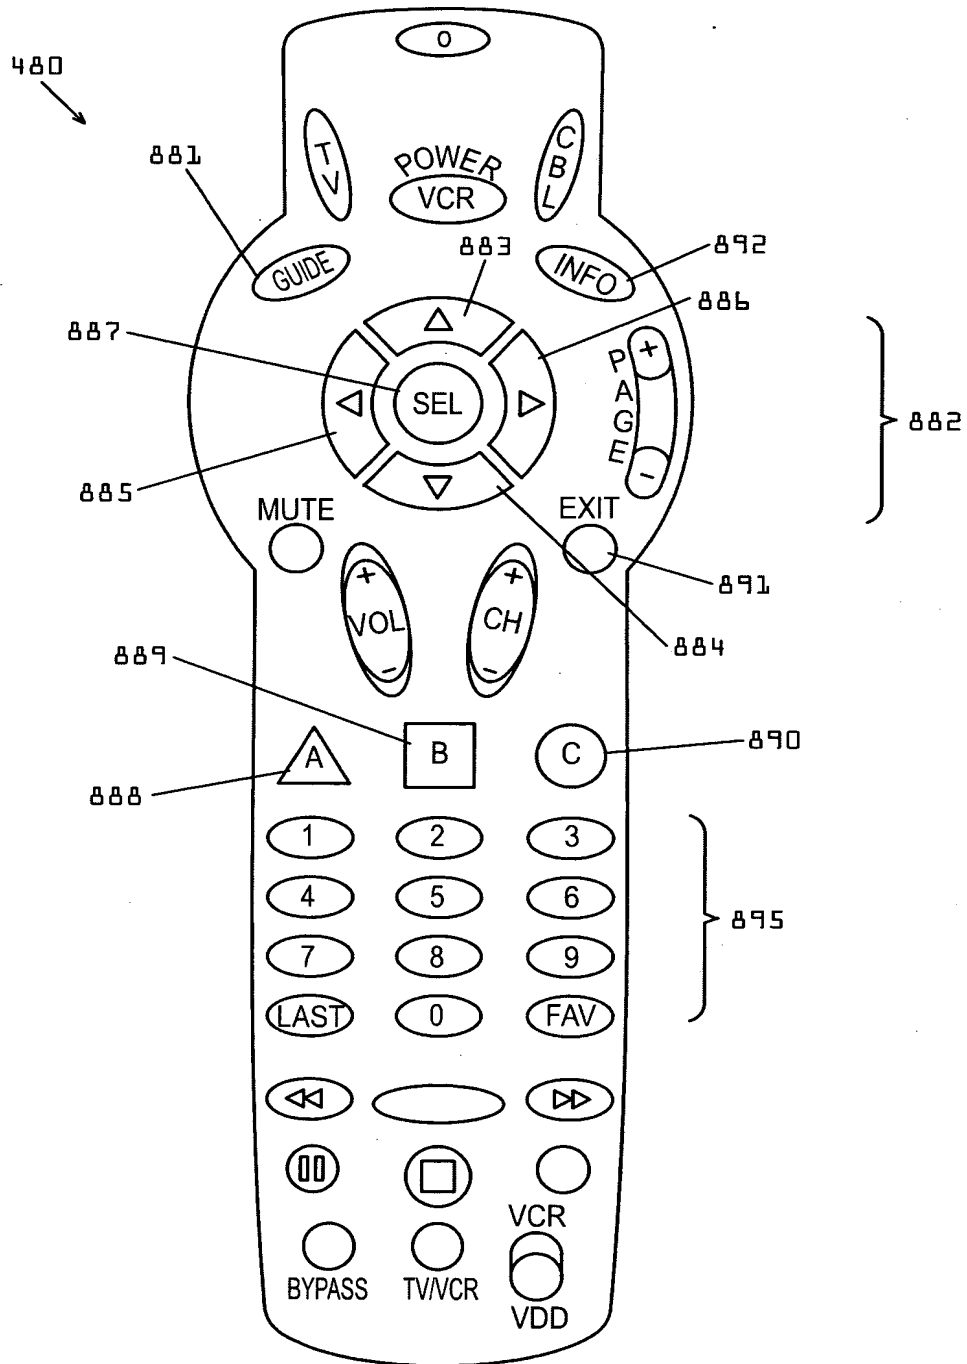

Fig. 1

Fig. 2

Fig. 3

Fig. 4

Fig. 5

Fig. 6

Fig. 1

Fig. 8

Fig. 9

SERVICES MAPPED TO A CHANNEL

Fig. 10

INTERACTIVE PROGRAM GUIDE ACCESS TO SERVICE GUIDE

SG 01		CURRENT TV PROGRAM			
SERVICE GUIDE		10 TUE 9/1 12:01 PM			
CHANNEL	2:00 PM	2:30 PM	3:00 PM	3:30	
ETW 301	EXTRA	ENTERTAINMENT NEWS			
PPV 400	SAVING PRIVATE RYAN	AMERICAN HISTORY X			
BSPG 1	BI-DIRECTINAL SERVICES PROGRAM GUIDE				
ETV 2	TALK SOUP	E! BEHIND THE SCENES			
TVLD 3	ONE LIFE TO LIVE	GENERAL HOSPITAL			
TUE 9/1	A BROWSE BY	B DATE	C ↻		